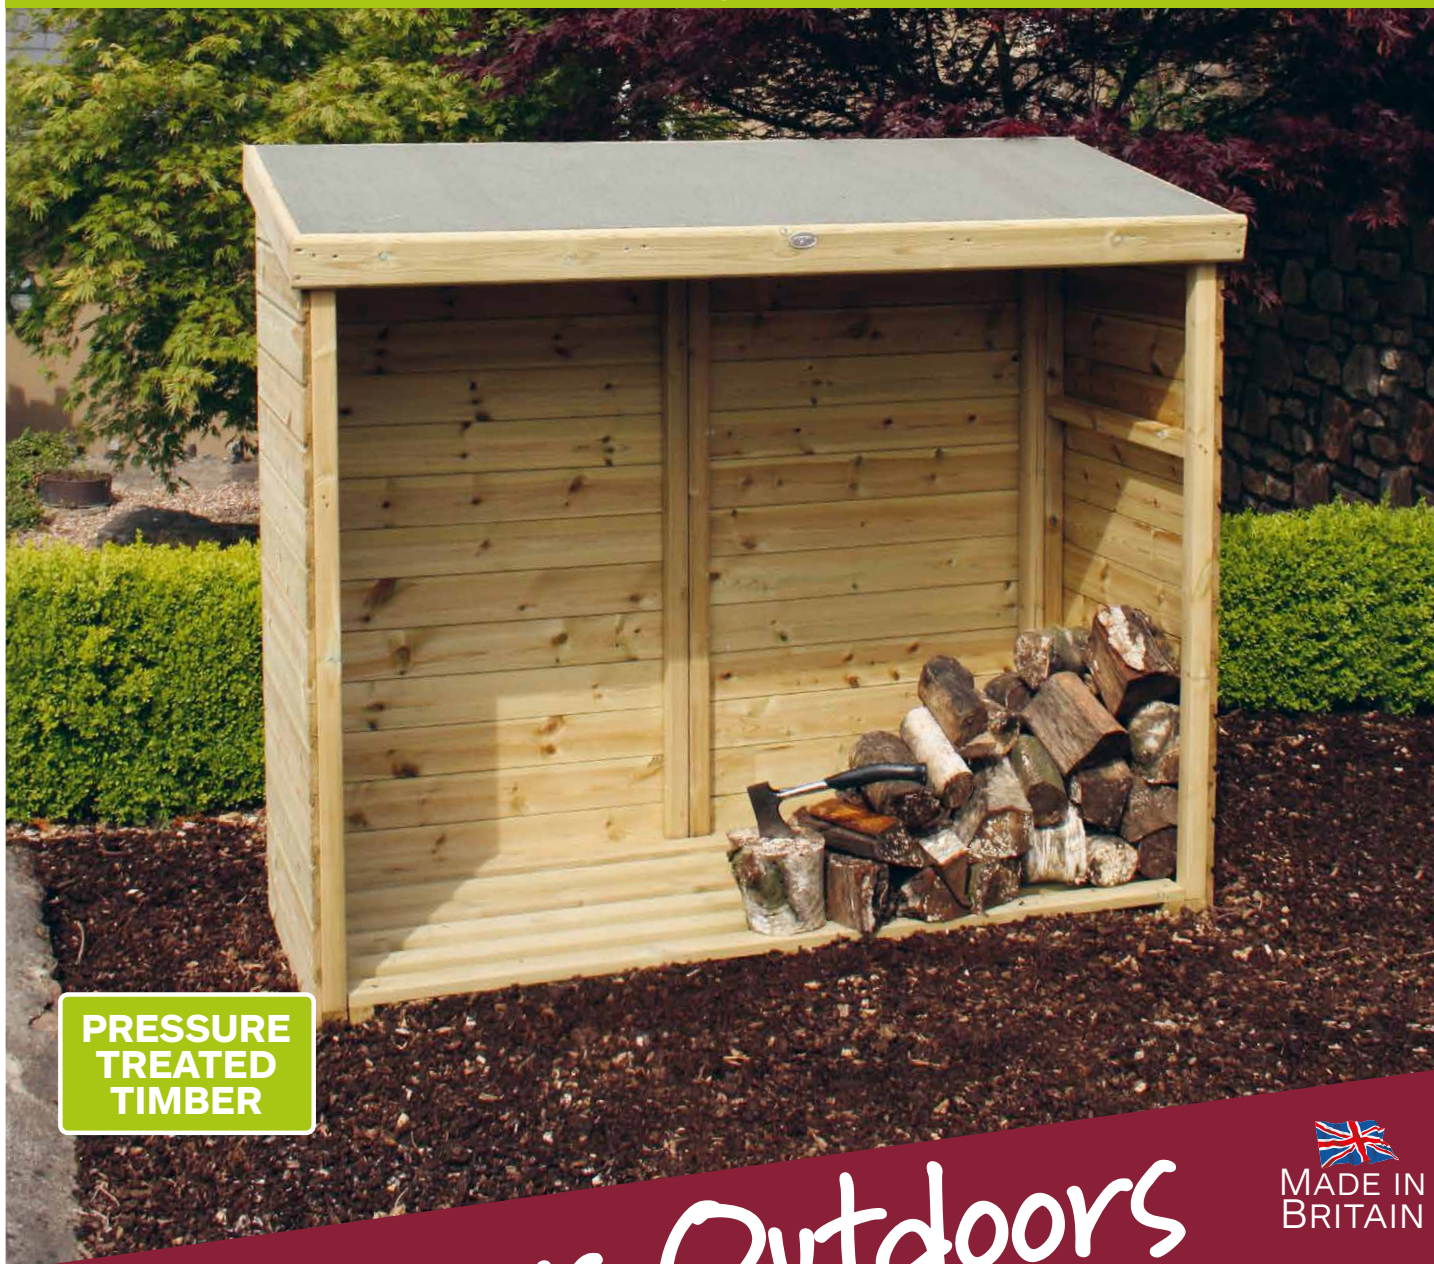

# Enclosed Log Store - Large

Code: AH-LSL

Height: 1540mm Width: 1850mm Depth: 775mm Weight: 75kg

**PRESSURE  
TREATED  
TIMBER**

Love your Outdoors

  
**MADE IN  
BRITAIN**

15 Year TREATED-RIGHT  
Performance Warranty against  
wood decay and insect attack.  
(Conditions apply.)

**SOFTWOOD  
PRODUCTS THAT  
WON'T COST  
THE EARTH**

All Hutton products  
are hand-crafted from  
sustainably sourced  
softwood.

PLEASE NOTE: To minimise twisting and warping all our softwood garden products should only be used on firm level ground. Softwood is a natural material and can be prone to twisting and splitting during periods of wet or hot climatic conditions.