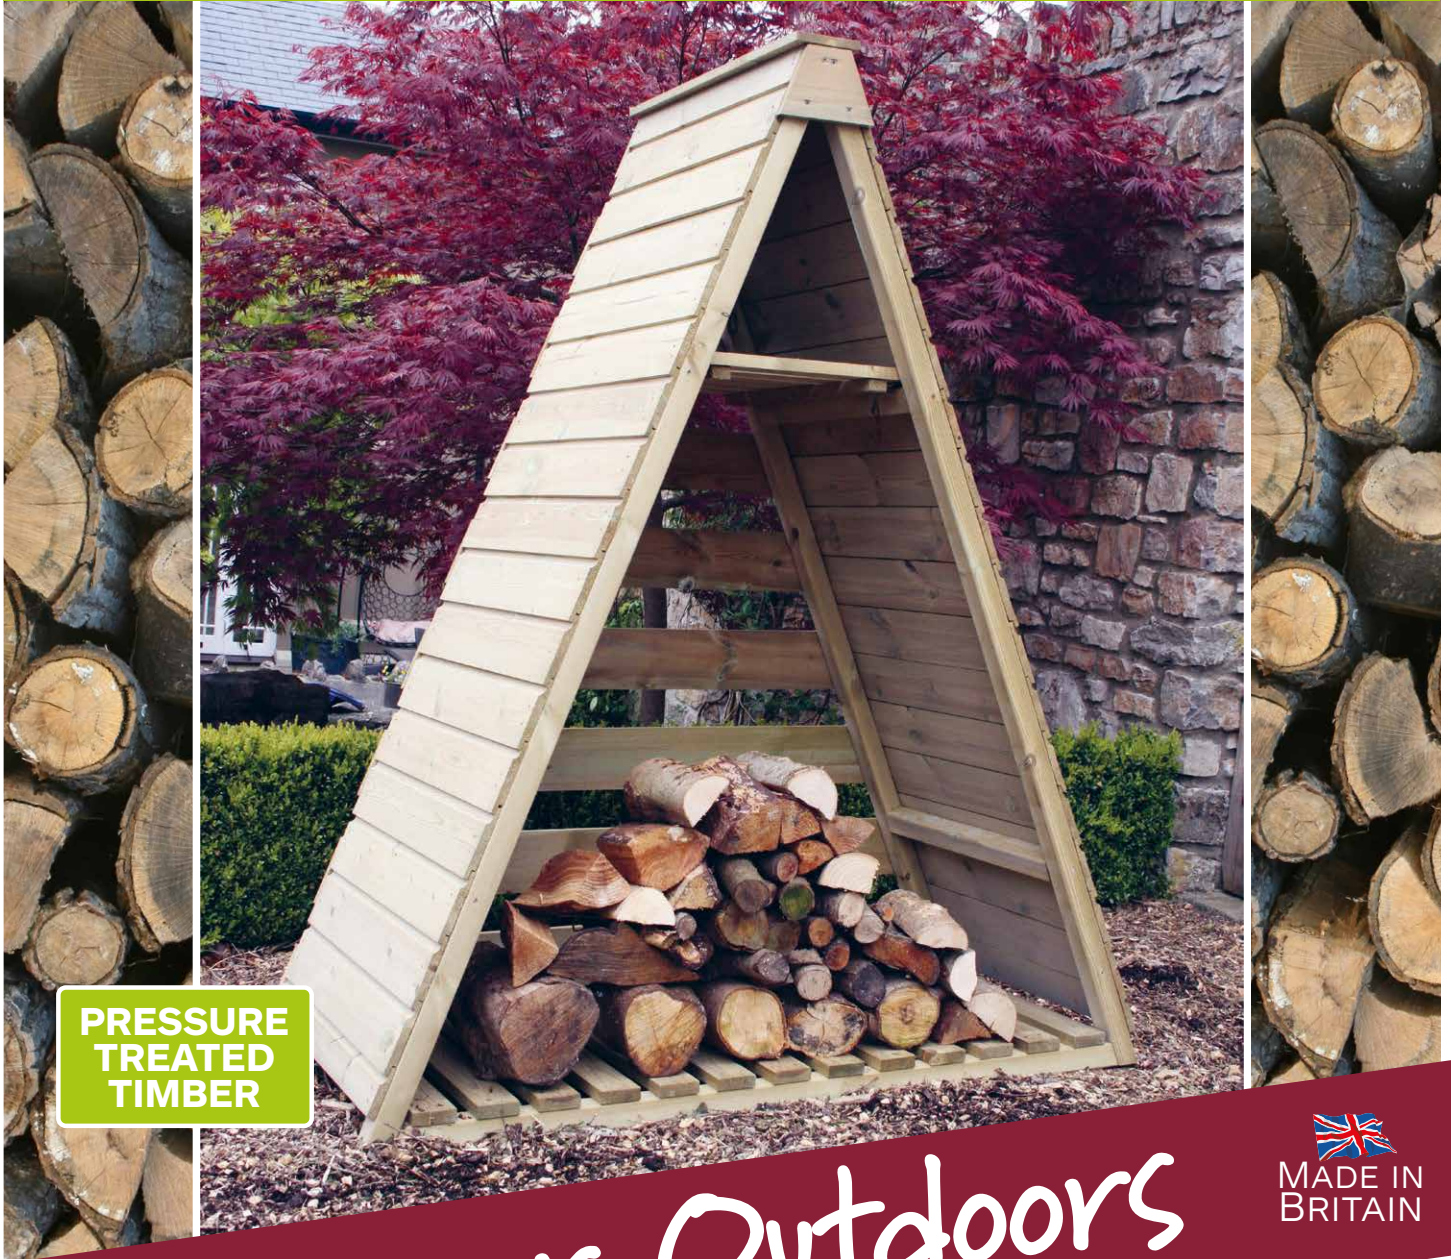

Triangular Log Store

Code: TLS

Height: 1790mm Width: 1520mm Depth: 680mm Weight: 50kg

**PRESSURE
TREATED
TIMBER**

**MADE IN
BRITAIN**

Love your Outdoors

15 Year TREATED-RIGHT
Performance Warranty against
wood decay and insect attack.
(Conditions apply.)

**SOFTWOOD
PRODUCTS THAT
WON'T COST
THE EARTH**

All Hutton products
are hand-crafted from
sustainably sourced
softwood.

PLEASE NOTE: To minimise twisting and warping all our softwood garden products should only be used on firm level ground. Softwood is a natural material and can be prone to twisting and splitting during periods of wet or hot climatic conditions.