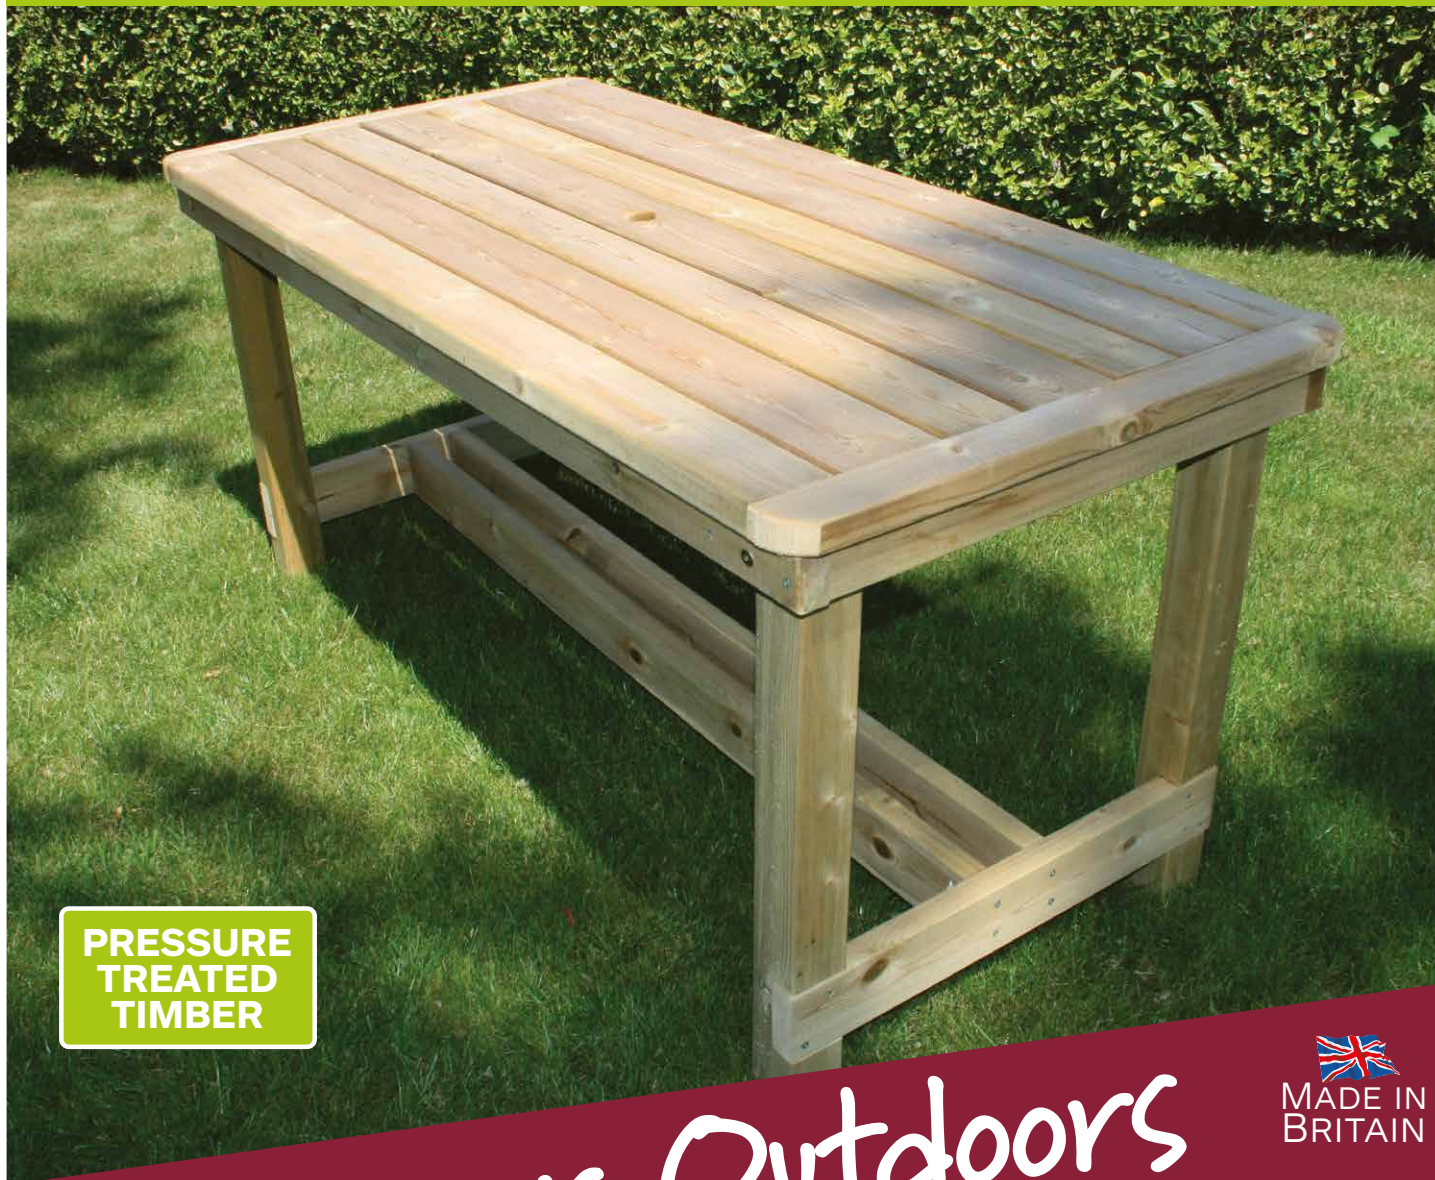

Dean Rectangular Dining Table

Code: DRPT

Height: 750mm Width: 1600mm Depth: 760mm Weight: 50kg

**PRESSURE
TREATED
TIMBER**

Love your Outdoors

**MADE IN
BRITAIN**

**15 Year TREATED-RIGHT
Performance Warranty** against
wood decay and insect attack.
(Conditions apply.)

**SOFTWOOD
PRODUCTS THAT
WON'T COST
THE EARTH**

All Hutton products are hand-crafted from sustainably sourced softwood.

PLEASE NOTE: To minimise twisting and warping all our softwood garden products should only be used on firm level ground. Softwood is a natural material and can be prone to twisting and splitting during periods of wet or hot climatic conditions.