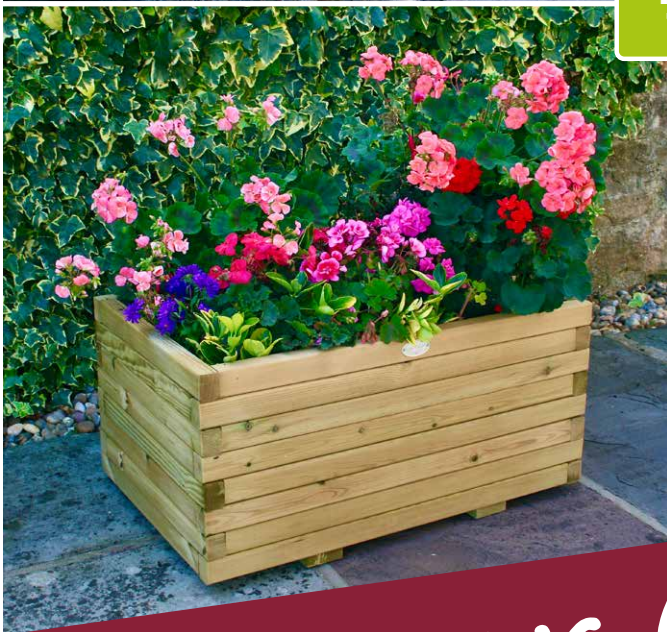

# Pressure Treated Planters

Large Hexagonal Planter - Code: LHP

Large Square Planter - Code: LSP

Large Rectangular Planter - Code: LRP

Windermere Planter Bench - Code: WIN

**PRESSURE  
TREATED  
TIMBER**

Love your Outdoors