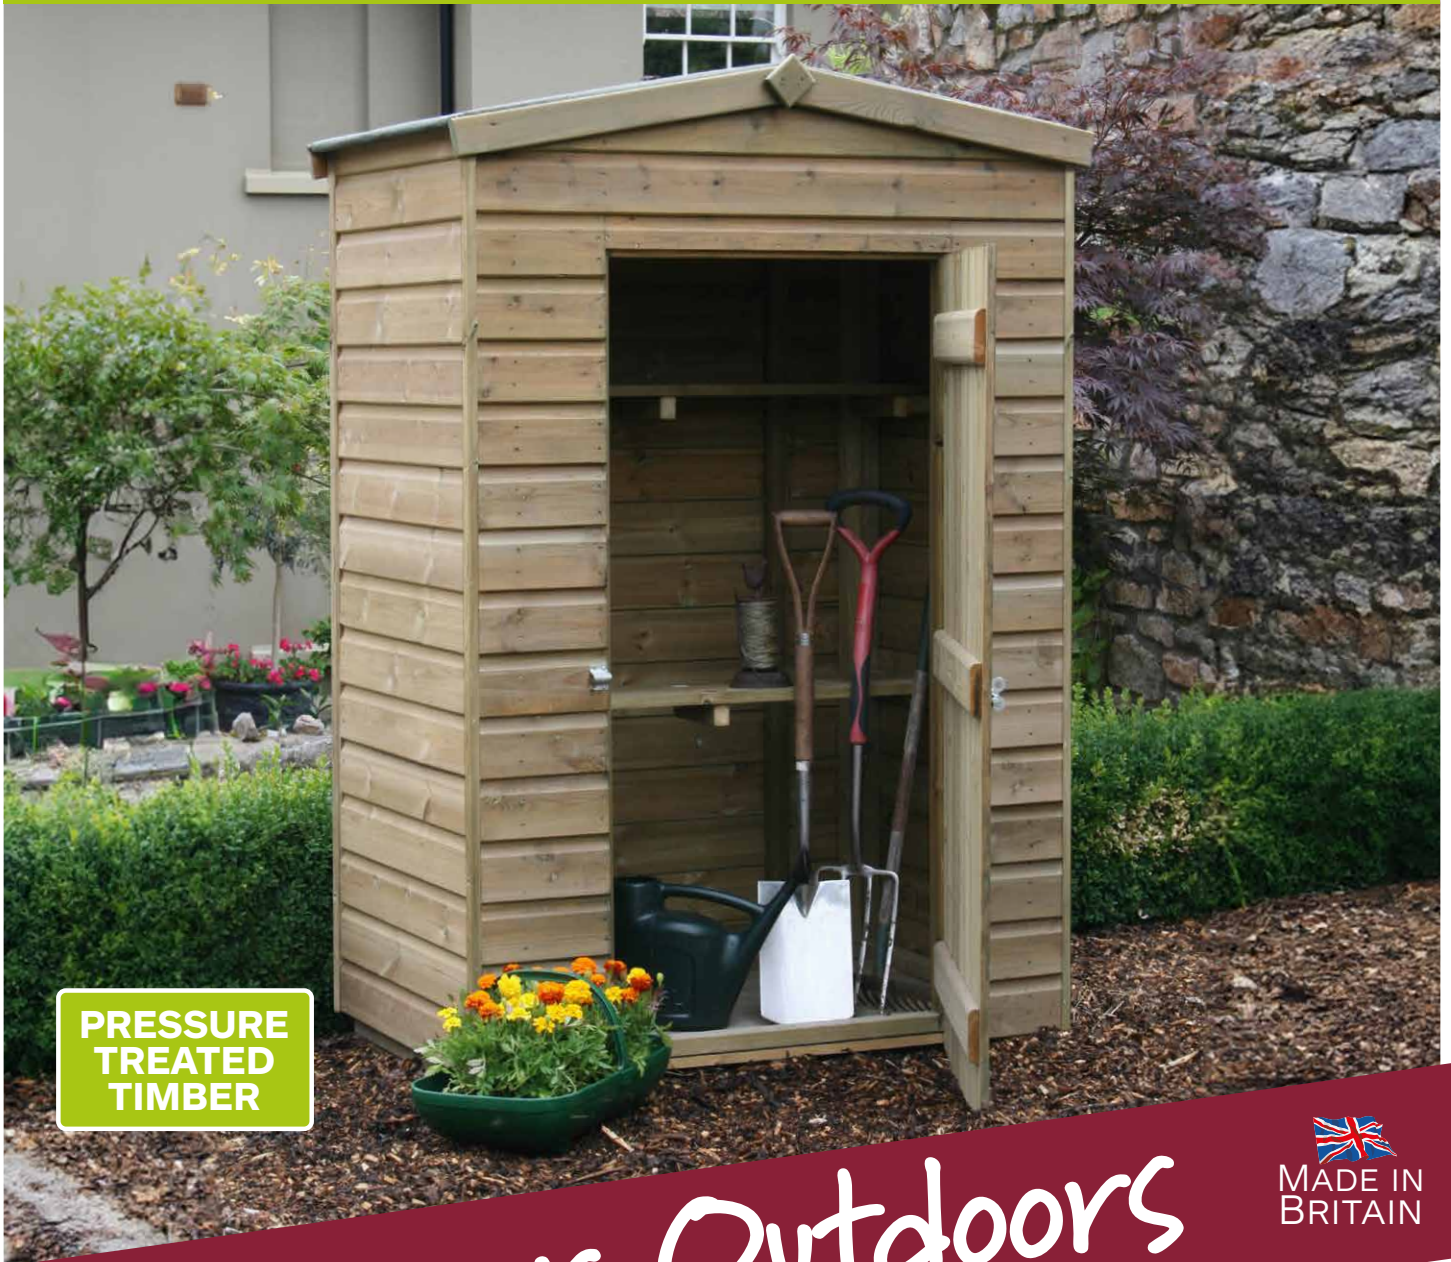

Storage Shed

Code: STOR

Height: 1875mm Width: 1200mm Depth: 800mm Weight: 110kg

MADE IN
BRITAIN

Love your Outdoors

15 Year TREATED-RIGHT
Performance Warranty against
wood decay and insect attack.
(Conditions apply.)

**SOFTWOOD
PRODUCTS THAT
WON'T COST
THE EARTH**

All Hutton products
are hand-crafted from
sustainably sourced
softwood.

PLEASE NOTE: To minimise twisting and warping all our softwood garden products should only be used on firm level ground. Softwood is a natural material and can be prone to twisting and splitting during periods of wet or hot climatic conditions.