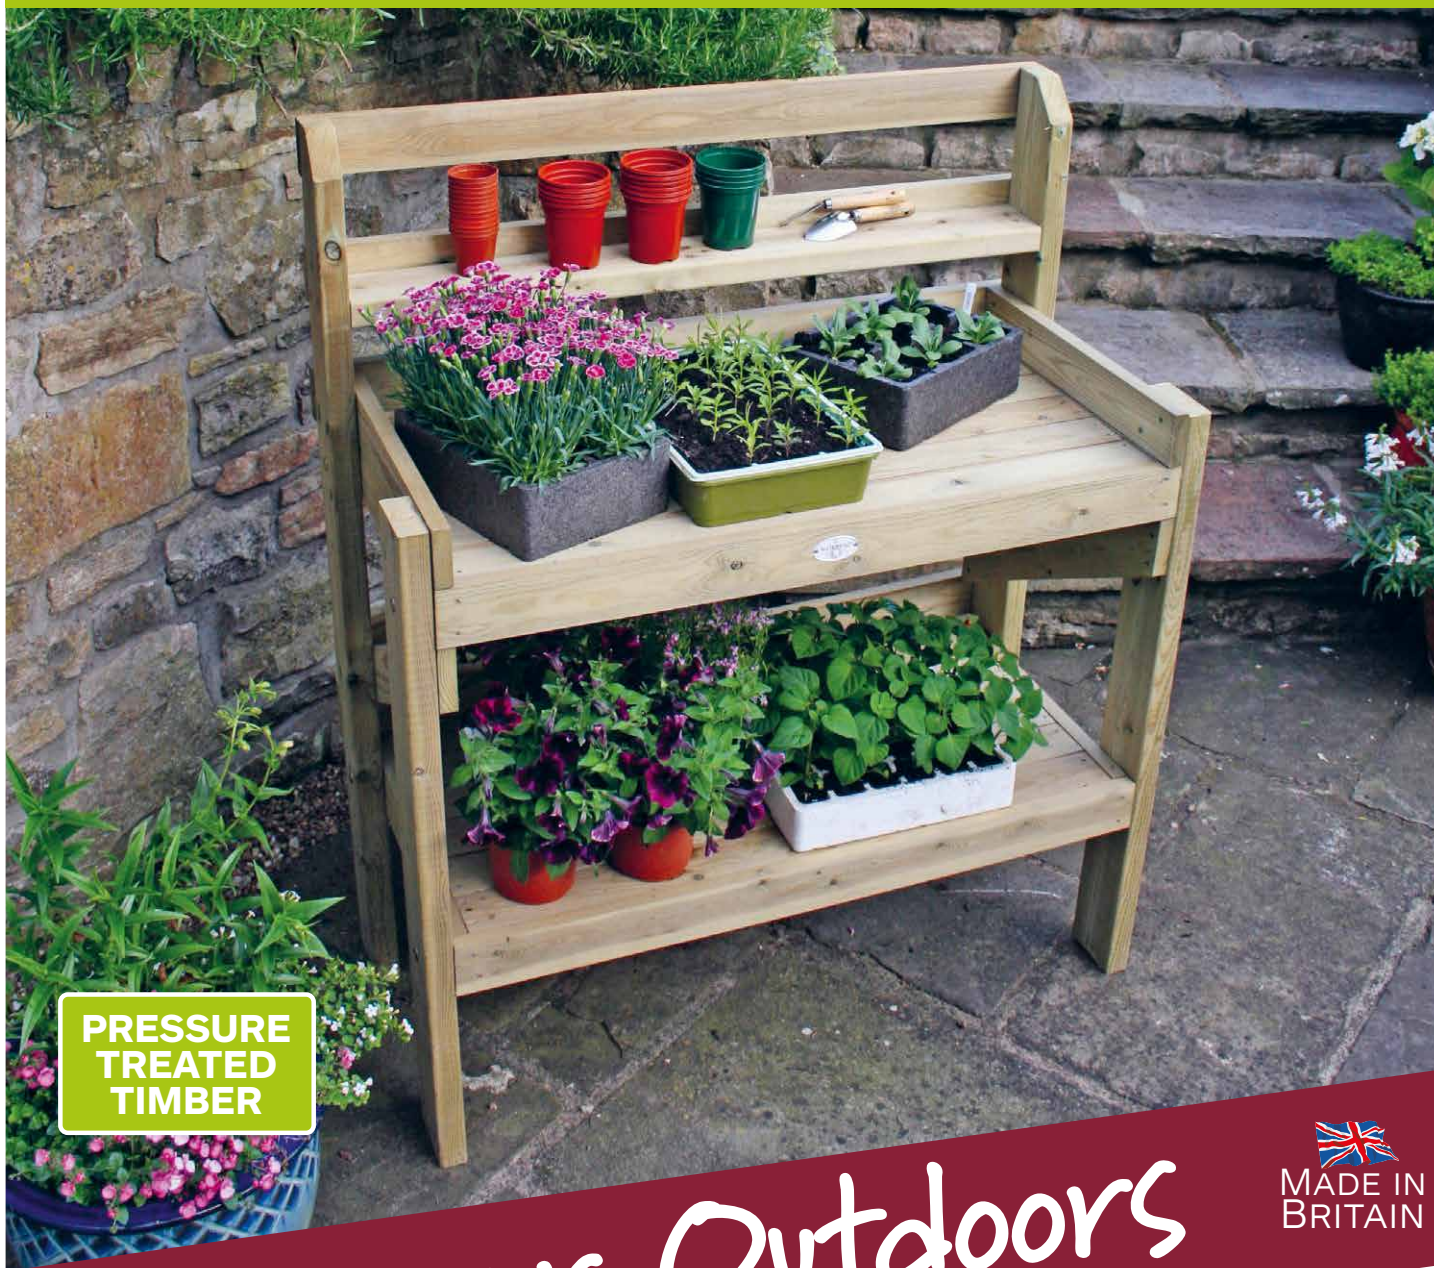

# Utility Table

Code: UTIL

Height: 1200mm Width: 1000mm Depth: 460mm Weight: 20kg

MADE IN  
BRITAIN

PLEASE NOTE: To minimise twisting and warping all our softwood garden products should only be used on firm level ground. Softwood is a natural material and can be prone to twisting and splitting during periods of wet or hot climatic conditions.