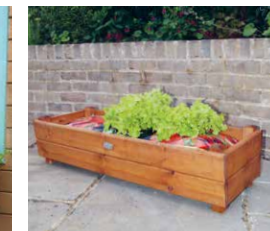

Square Planter | **L3-400**

Planter On Legs-0.5m | **L500**

Deep 0.5m Planter | **DP2**

Window Box (0.5m) | **W500**

Window Box (1.0m) | **W1000**

Window Box (1.5m) | **W1500**

Grow Bag Planter | **GB1**

Small Raised Bed Kit | **RBK2**